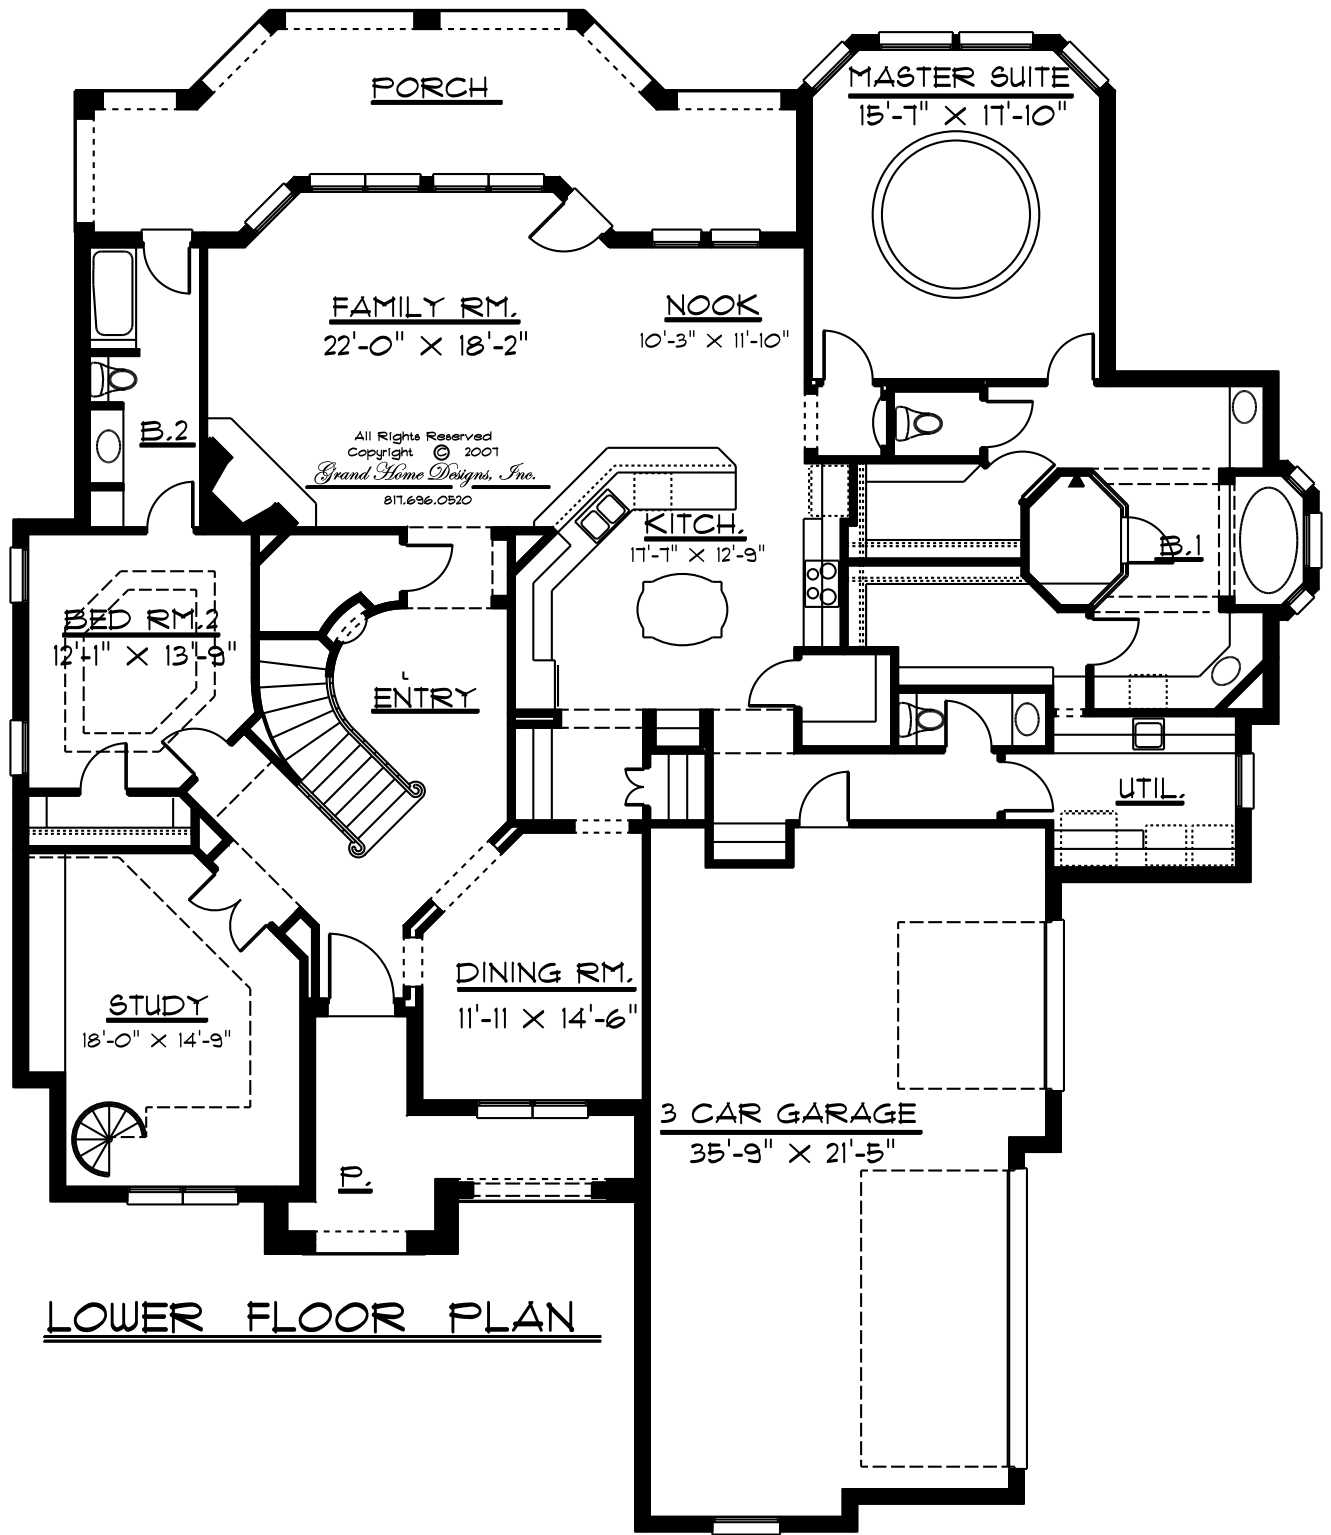

FRONT ELEVATION

SCALE : 1/4" = 1'-0"

All Rights Reserved
Copyright © 2007

Grand Home Designs, Inc.

817.696.0520

LOWER FLOOR PLAN

UPPER FLOOR PLAN