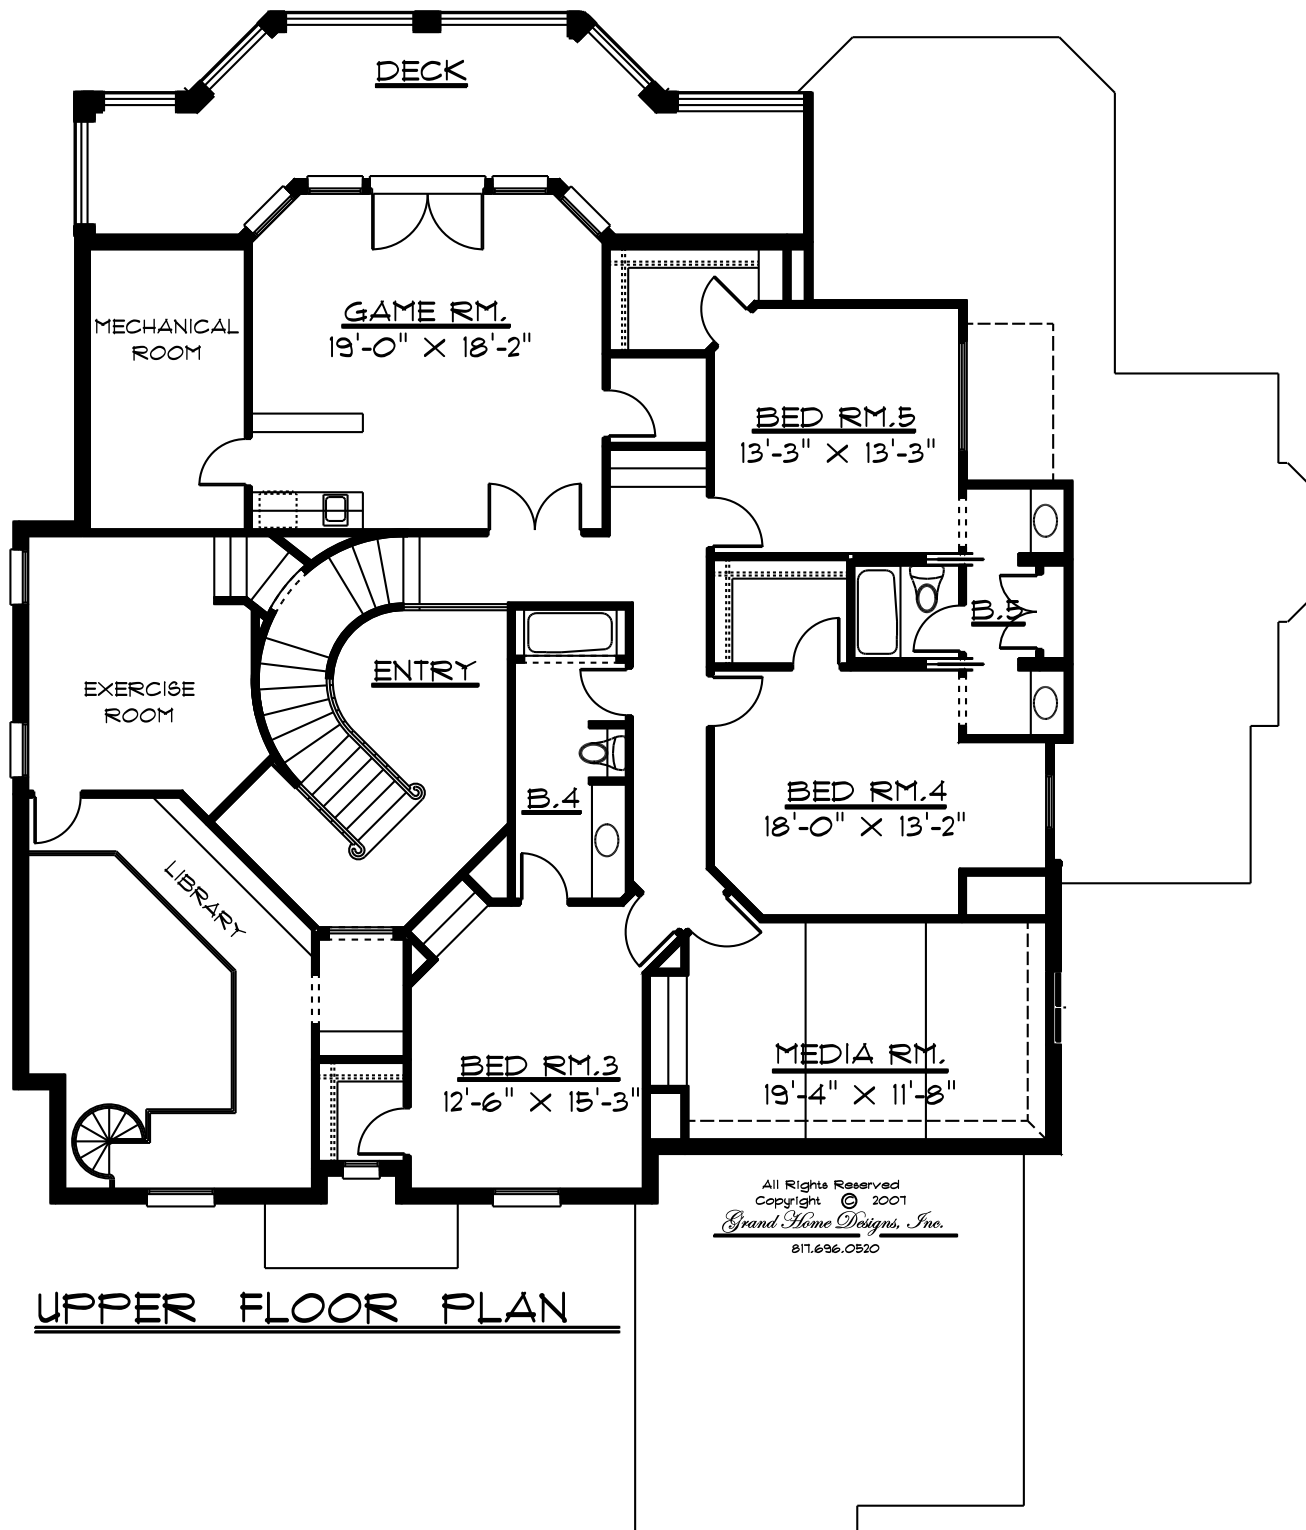

FRONT ELEVATION

SCALE : 1/4" = 1'-0"

All Rights Reserved
Copyright © 2007

Grand Home Designs, Inc.

817.696.0520

LOWER FLOOR PLAN

UPPER FLOOR PLAN